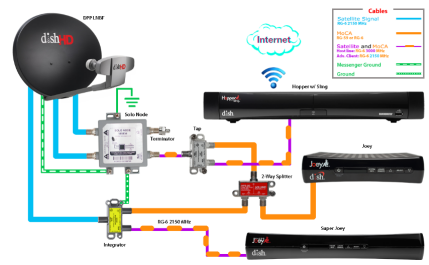

9. Solo Node
  1 Hopper
  1 Joey
  1 Super Joey w/ Tap