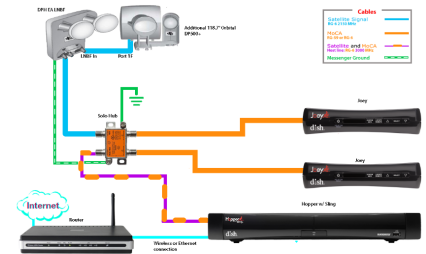

- 16. DPH
1 Hopper
2 Joeyes
1 Super Joey
DPH Tap

Hopper Receiver Installation Diagrams

17. DPH Western Arc
1 Hopper
2 Joeyes

18. DPH
1 Hopper
2 Joeyes

19. DPH 118
1 Hopper
2 Joeyes

20. DPH
DPH Solo Hub
Hopper Duo
1 Joey