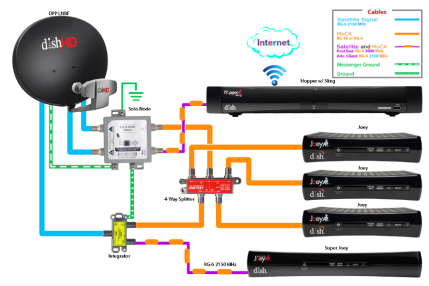

11. Solo Node
  1 Hopper
  3 Joeyes
  1 Super Joey w/ Splitter