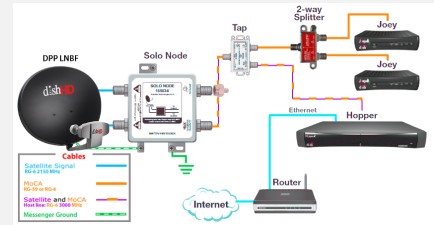

Hopper Receiver Installation Diagrams

TABLE OF CONTENTS

1. Solo Node, 1 Hopper, 2 Joeys w/ Splitter on page 1
2. Solo Node, 1 Hopper, 2 Joeys w/ Tap on page 2
3. Duo Node, 2 Hoppers, 4 Joeys w/ Splitters on page 2
4. Duo Node, 2 Hoppers, 4 Joeys w/ Taps on page 2
5. Duo Node, 2 Hoppers, 2 Joeys w/ Splitter and DPP Switch w/ Optional DP/DPP Receiver on page 2
6. Duo Node, 2 Hoppers, 2 Joeys w/ Splitter and DPP Switch w/ Dish 1000+ on page 2
7. Solo Node, 1 Hopper 2, 1 Super Joey on page 3
8. Solo Node, 1 Hopper 2, 1 Joey, 1 Super Joey w/ Splitter on page 3
9. Solo Node, 1 Hopper 2, 1 Joey, 1 Super Joey w/ Tap on page 3
10. Solo Node, 1 Hopper 2, 2 Joeys, 1 Super Joey w/ Splitter on page 3
11. Solo Node, 1 Hopper 2, 3 Joeys, 1 Super Joey w/ Splitter on page 3
12. Solo Node, 1 Hopper 2, 3 Joeys, 1 Super Joey w/ Tap on page 4
13. DPP 44 Switch, Solo Node, 1 Hopper 2, 1 Joey, 1 Super Joey w/ Splitter, 1 ViP Receiver on page 4
14. DPH, 1 Hopper, 1 Joey, 1 Super Joey on page 4
15. DPH, 2 Hoppers, 1 Joey on page 4
16. DPH, 1 Hopper, 2 Joeys, 1 Super Joey, DPH Tap on page 4
17. DPH Western Arc, 1 Hopper, 2 Joeys on page 5
18. DPH, 1 Hopper, 2 Joeys on page 5
19. DPH 118, 1 Hopper, 2 Joeys on page 5
20. DPH, DPH Solo Hub, Hopper Duo, 1 Joey on page 5
21. Tailgater: Solo Node, 1 Hopper, 1 Joey on page 5
22. Tailgater: Duo Node, 2 Hopper, 2 Joey w/ Splitter and DPP Switch on page 6

Hopper Receiver Installation Diagrams

- 2. Solo Node
1 Hopper
2 Joeyes w/ Tap

- 3. Duo Node
2 Hopper
4 Joeyes w/ Splitter

- 4. Duo Node
2 Hopper
4 Joeyes w/ Taps

- 5. Duo Node
2 Hopper
2 Joeyes w/ Splitter and DPP Switch
w/ Optional DP/DPP Receiver