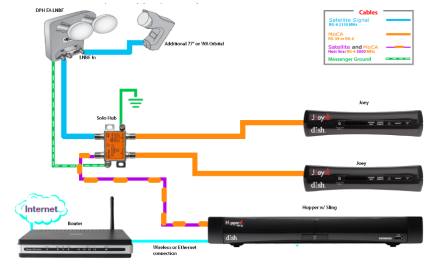

Hopper Receiver Installation Diagrams

17. DPH Western Arc
1 Hopper
2 Joeyes