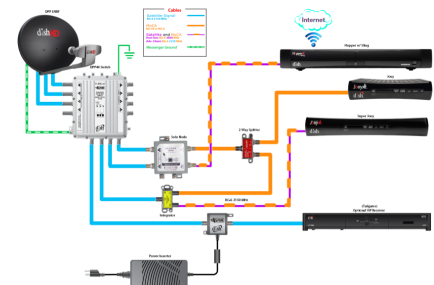

- 9. Solo Node
1 Hopper
1 Joey
1 Super Joey w/ Tap

- 10. Solo Node
1 Hopper
2 Joeyes
1 Super Joey w/ Splitter

- 11. Solo Node
1 Hopper
3 Joeyes
1 Super Joey w/ Splitter

Hopper Receiver Installation Diagrams

- 12. Solo Node
1 Hopper
3 Joeyes
1 Super Joey w/ Tap

- 13. DPP 44 SWITCH
Solo Node
1 Hopper 2
1 Joey
1 Super Joey w/ Splitter
1 ViP RECEIVER

- 14. DPH
1 Hopper
1 Joey
1 Super Joey

- 15. DPH
2 HOPPERS
1 Joey