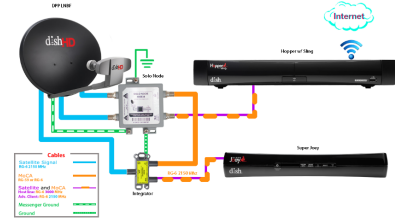

Hopper Receiver Installation Diagrams

- 2. Solo Node
1 Hopper
2 Joeyes w/ Tap

- 3. Duo Node
2 Hopper
4 Joeyes w/ Splitter

- 4. Duo Node
2 Hopper
4 Joeyes w/ Taps

- 5. Duo Node
2 Hopper
2 Joeyes w/ Splitter and DPP Switch
w/ Optional DP/DPP Receiver

- 6. Duo Node
2 Hopper
2 Joeyes w/ Splitter and DPP Switch
w/ DISH 1000+

Hopper Receiver Installation Diagrams

- 7. Solo Node
1 Hopper 2
1 Super Joey

- 8. Solo Node
1 Hopper 2
1 Joey
1 Super Joey w/ Splitter