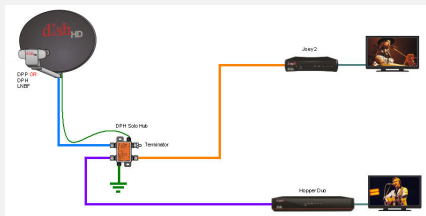

- 16. DPH
1 Hopper
2 Joeyes
1 Super Joey
DPH Tap

Hopper Receiver Installation Diagrams

17. DPH Western Arc
1 Hopper
2 Joeyes

18. DPH
1 Hopper
2 Joeyes

19. DPH 118
1 Hopper
2 Joeyes

20. DPH
DPH Solo Hub
Hopper Duo
1 Joey

21. Tailgater: Solo Node
1 Hopper
1 Joey

Hopper Receiver Installation Diagrams

22.

Tailgater: Duo Node
2 Hopper
2 Joey w/ Splitter AND DPP Switch

[Return to Top](#) on page