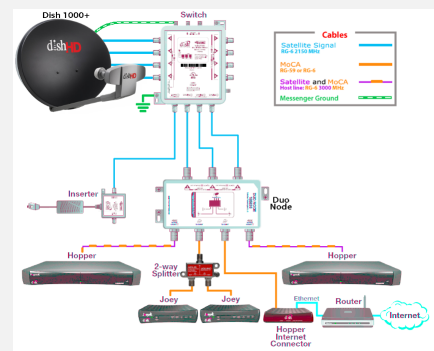

Hopper Receiver Installation Diagrams

TABLE OF CONTENTS

1. Solo Node, 1 Hopper, 2 Joeys w/ Splitter on page 1
2. Solo Node, 1 Hopper, 2 Joeys w/ Tap on page 2
3. Duo Node, 2 Hoppers, 4 Joeys w/ Splitters on page 2
4. Duo Node, 2 Hoppers, 4 Joeys w/ Taps on page 2
5. Duo Node, 2 Hoppers, 2 Joeys w/ Splitter and DPP Switch w/ Optional DP/DPP Receiver on page 2
6. Duo Node, 2 Hoppers, 2 Joeys w/ Splitter and DPP Switch w/ Dish 1000+ on page 2
7. Solo Node, 1 Hopper 2, 1 Super Joey on page 3
8. Solo Node, 1 Hopper 2, 1 Joey, 1 Super Joey w/ Splitter on page 3
9. Solo Node, 1 Hopper 2, 1 Joey, 1 Super Joey w/ Tap on page 3
10. Solo Node, 1 Hopper 2, 2 Joeys, 1 Super Joey w/ Splitter on page 3
11. Solo Node, 1 Hopper 2, 3 Joeys, 1 Super Joey w/ Splitter on page 3
12. Solo Node, 1 Hopper 2, 3 Joeys, 1 Super Joey w/ Tap on page 4
13. DPP 44 Switch, Solo Node, 1 Hopper 2, 1 Joey, 1 Super Joey w/ Splitter, 1 ViP Receiver on page 4
14. DPH, 1 Hopper, 1 Joey, 1 Super Joey on page 4
15. DPH, 2 Hoppers, 1 Joey on page 4
16. DPH, 1 Hopper, 2 Joeys, 1 Super Joey, DPH Tap on page 4
17. DPH Western Arc, 1 Hopper, 2 Joeys on page 5
18. DPH, 1 Hopper, 2 Joeys on page 5
19. DPH 118, 1 Hopper, 2 Joeys on page 5
20. DPH, DPH Solo Hub, Hopper Duo, 1 Joey on page 5
21. Tailgater: Solo Node, 1 Hopper, 1 Joey on page 5
22. Tailgater: Duo Node, 2 Hopper, 2 Joey w/ Splitter and DPP Switch on page 6

Hopper Receiver Installation Diagrams

- 2. Solo Node
1 Hopper
2 Joeyes w/ Tap

- 3. Duo Node
2 Hopper
4 Joeyes w/ Splitter

- 4. Duo Node
2 Hopper
4 Joeyes w/ Taps

- 5. Duo Node
2 Hopper
2 Joeyes w/ Splitter and DPP Switch
w/ Optional DP/DPP Receiver

- 6. Duo Node
2 Hopper
2 Joeyes w/ Splitter and DPP Switch
w/ DISH 1000+

Hopper Receiver Installation Diagrams

- 7. Solo Node
1 Hopper 2
1 Super Joey

- 8. Solo Node
1 Hopper 2
1 Joey
1 Super Joey w/ Splitter