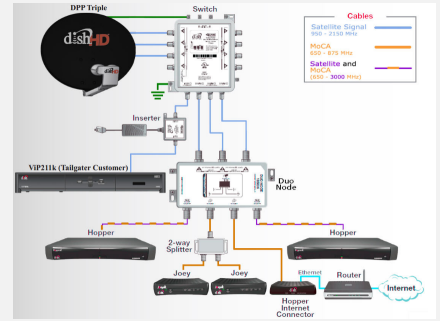

- 16. DPH
1 Hopper
2 Joeyes
1 Super Joey
DPH Tap

Hopper Receiver Installation Diagrams

17. DPH Western Arc
1 Hopper
2 Joeyes

18. DPH
1 Hopper
2 Joeyes

19. DPH 118
1 Hopper
2 Joeyes

20. DPH
DPH Solo Hub
Hopper Duo
1 Joey

21. Tailgater: Solo Node
1 Hopper
1 Joey

Hopper Receiver Installation Diagrams

22.

Tailgater: Duo Node
2 Hopper
2 Joey w/ Splitter AND DPP Switch

[Return to Top](#) on page