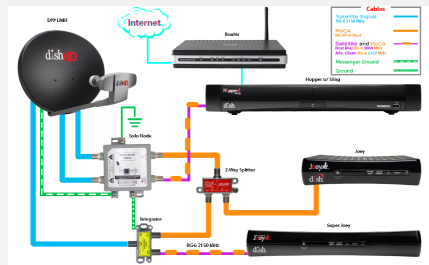

- 6. Duo Node
2 Hopper
2 Joeyes w/ Splitter and DPP Switch
w/ DISH 1000+

Hopper Receiver Installation Diagrams

- 7. Solo Node
1 Hopper 2
1 Super Joey

- 8. Solo Node
1 Hopper 2
1 Joey
1 Super Joey w/ Splitter