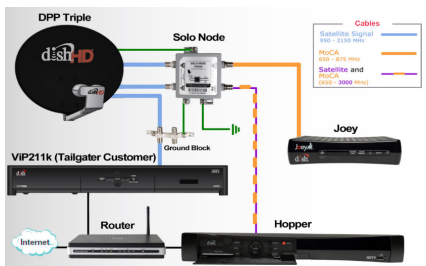

21. Tailgater: Solo Node
1 Hopper
1 Joey