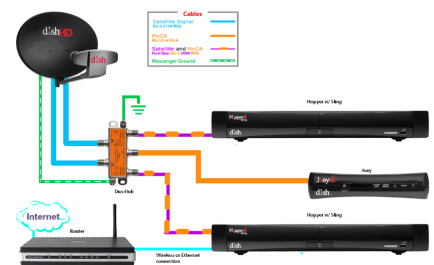

- 9. Solo Node
1 Hopper
1 Joey
1 Super Joey w/ Tap

- 10. Solo Node
1 Hopper
2 Joeyes
1 Super Joey w/ Splitter

- 11. Solo Node
1 Hopper
3 Joeyes
1 Super Joey w/ Splitter

Hopper Receiver Installation Diagrams

- 12. Solo Node
1 Hopper
3 Joeyes
1 Super Joey w/ Tap

- 13. DPP 44 SWITCH
Solo Node
1 Hopper 2
1 Joey
1 Super Joey w/ Splitter
1 ViP RECEIVER

- 14. DPH
1 Hopper
1 Joey
1 Super Joey

- 15. DPH
2 HOPPERS
1 Joey