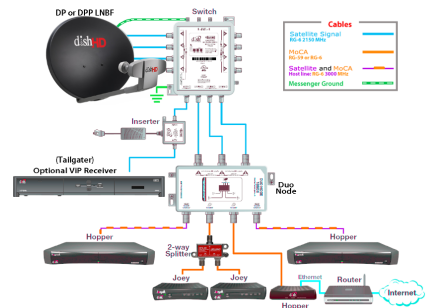

Hopper Receiver Installation Diagrams

TABLE OF CONTENTS

1. Solo Node, 1 Hopper, 2 Joeys w/ Splitter on page 1
2. Solo Node, 1 Hopper, 2 Joeys w/ Tap on page 2
3. Duo Node, 2 Hoppers, 4 Joeys w/ Splitters on page 2
4. Duo Node, 2 Hoppers, 4 Joeys w/ Taps on page 2
5. Duo Node, 2 Hoppers, 2 Joeys w/ Splitter and DPP Switch w/ Optional DP/DPP Receiver on page 2
6. Duo Node, 2 Hoppers, 2 Joeys w/ Splitter and DPP Switch w/ Dish 1000+ on page 2
7. Solo Node, 1 Hopper 2, 1 Super Joey on page 3
8. Solo Node, 1 Hopper 2, 1 Joey, 1 Super Joey w/ Splitter on page 3
9. Solo Node, 1 Hopper 2, 1 Joey, 1 Super Joey w/ Tap on page 3
10. Solo Node, 1 Hopper 2, 2 Joeys, 1 Super Joey w/ Splitter on page 3
11. Solo Node, 1 Hopper 2, 3 Joeys, 1 Super Joey w/ Splitter on page 3
12. Solo Node, 1 Hopper 2, 3 Joeys, 1 Super Joey w/ Tap on page 4
13. DPP 44 Switch, Solo Node, 1 Hopper 2, 1 Joey, 1 Super Joey w/ Splitter, 1 ViP Receiver on page 4
14. DPH, 1 Hopper, 1 Joey, 1 Super Joey on page 4
15. DPH, 2 Hoppers, 1 Joey on page 4
16. DPH, 1 Hopper, 2 Joeys, 1 Super Joey, DPH Tap on page 4
17. DPH Western Arc, 1 Hopper, 2 Joeys on page 5
18. DPH, 1 Hopper, 2 Joeys on page 5
19. DPH 118, 1 Hopper, 2 Joeys on page 5
20. DPH, DPH Solo Hub, Hopper Duo, 1 Joey on page 5
21. Tailgater: Solo Node, 1 Hopper, 1 Joey on page 5
22. Tailgater: Duo Node, 2 Hopper, 2 Joey w/ Splitter and DPP Switch on page 6

Hopper Receiver Installation Diagrams

- 2. Solo Node
1 Hopper
2 Joeyes w/ Tap

- 3. Duo Node
2 Hopper
4 Joeyes w/ Splitter

- 4. Duo Node
2 Hopper
4 Joeyes w/ Taps

- 5. Duo Node
2 Hopper
2 Joeyes w/ Splitter and DPP Switch
w/ Optional DP/DPP Receiver

- 6. Duo Node
2 Hopper
2 Joeyes w/ Splitter and DPP Switch
w/ DISH 1000+

Hopper Receiver Installation Diagrams

- 7. Solo Node
1 Hopper 2
1 Super Joey

- 8. Solo Node
1 Hopper 2
1 Joey
1 Super Joey w/ Splitter