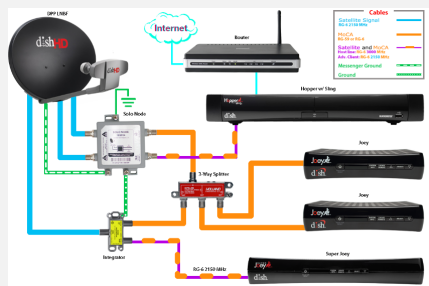

Hopper Receiver Installation Diagrams

- 2. Solo Node
1 Hopper
2 Joeyes w/ Tap

- 3. Duo Node
2 Hopper
4 Joeyes w/ Splitter

- 4. Duo Node
2 Hopper
4 Joeyes w/ Taps

- 5. Duo Node
2 Hopper
2 Joeyes w/ Splitter and DPP Switch
w/ Optional DP/DPP Receiver

- 6. Duo Node
2 Hopper
2 Joeyes w/ Splitter and DPP Switch
w/ DISH 1000+

Hopper Receiver Installation Diagrams

- 7. Solo Node
1 Hopper 2
1 Super Joey

- 8. Solo Node
1 Hopper 2
1 Joey
1 Super Joey w/ Splitter

- 9. Solo Node
1 Hopper
1 Joey
1 Super Joey w/ Tap

- 10. Solo Node
1 Hopper
2 Joeyes
1 Super Joey w/ Splitter

- 11. Solo Node
1 Hopper
3 Joeyes
1 Super Joey w/ Splitter

Hopper Receiver Installation Diagrams