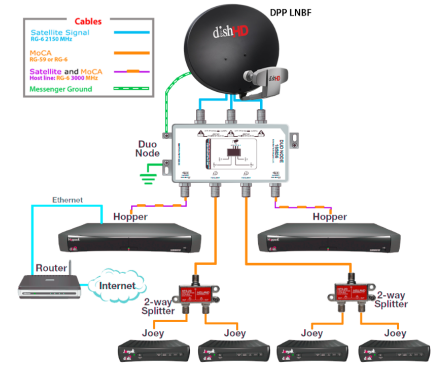

Hopper Receiver Installation Diagrams

TABLE OF CONTENTS

1. Solo Node, 1 Hopper, 2 Joeys w/ Splitter on page 1
2. Solo Node, 1 Hopper, 2 Joeys w/ Tap on page 2
3. Duo Node, 2 Hoppers, 4 Joeys w/ Splitters on page 2
4. Duo Node, 2 Hoppers, 4 Joeys w/ Taps on page 2
5. Duo Node, 2 Hoppers, 2 Joeys w/ Splitter and DPP Switch w/ Optional DP/DPP Receiver on page 2
6. Duo Node, 2 Hoppers, 2 Joeys w/ Splitter and DPP Switch w/ Dish 1000+ on page 2
7. Solo Node, 1 Hopper 2, 1 Super Joey on page 3
8. Solo Node, 1 Hopper 2, 1 Joey, 1 Super Joey w/ Splitter on page 3
9. Solo Node, 1 Hopper 2, 1 Joey, 1 Super Joey w/ Tap on page 3
10. Solo Node, 1 Hopper 2, 2 Joeys, 1 Super Joey w/ Splitter on page 3
11. Solo Node, 1 Hopper 2, 3 Joeys, 1 Super Joey w/ Splitter on page 3
12. Solo Node, 1 Hopper 2, 3 Joeys, 1 Super Joey w/ Tap on page 4
13. DPP 44 Switch, Solo Node, 1 Hopper 2, 1 Joey, 1 Super Joey w/ Splitter, 1 ViP Receiver on page 4
14. DPH, 1 Hopper, 1 Joey, 1 Super Joey on page 4
15. DPH, 2 Hoppers, 1 Joey on page 4
16. DPH, 1 Hopper, 2 Joeys, 1 Super Joey, DPH Tap on page 4
17. DPH Western Arc, 1 Hopper, 2 Joeys on page 5
18. DPH, 1 Hopper, 2 Joeys on page 5
19. DPH 118, 1 Hopper, 2 Joeys on page 5
20. DPH, DPH Solo Hub, Hopper Duo, 1 Joey on page 5
21. Tailgater: Solo Node, 1 Hopper, 1 Joey on page 5
22. Tailgater: Duo Node, 2 Hopper, 2 Joey w/ Splitter and DPP Switch on page 6

Hopper Receiver Installation Diagrams

- 2. Solo Node
1 Hopper
2 Joeyes w/ Tap

- 3. Duo Node
2 Hopper
4 Joeyes w/ Splitter

- 4. Duo Node
2 Hopper
4 Joeyes w/ Taps

- 5. Duo Node
2 Hopper
2 Joeyes w/ Splitter and DPP Switch
w/ Optional DP/DPP Receiver