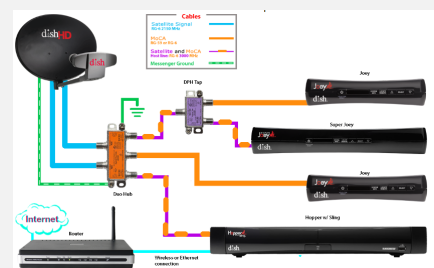

16. DPH
  1 Hopper
  2 Joeyes
  1 Super Joey
  DPH Tap