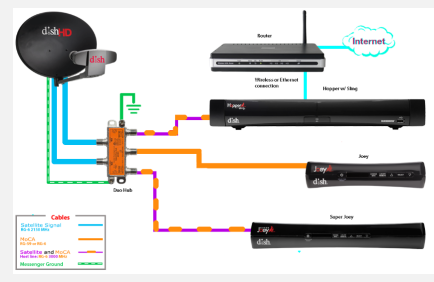

- 9. Solo Node
1 Hopper
1 Joey
1 Super Joey w/ Tap

- 10. Solo Node
1 Hopper
2 Joeyes
1 Super Joey w/ Splitter

- 11. Solo Node
1 Hopper
3 Joeyes
1 Super Joey w/ Splitter

Hopper Receiver Installation Diagrams

- 12. Solo Node
1 Hopper
3 Joeyes
1 Super Joey w/ Tap

- 13. DPP 44 SWITCH
Solo Node
1 Hopper 2
1 Joey
1 Super Joey w/ Splitter
1 ViP RECEIVER

- 14. DPH
1 Hopper
1 Joey
1 Super Joey

- 15. DPH
2 HOPPERS
1 Joey