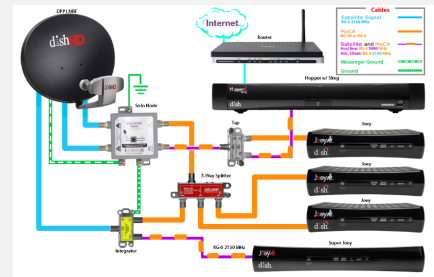

- 9. Solo Node
1 Hopper
1 Joey
1 Super Joey w/ Tap

- 10. Solo Node
1 Hopper
2 Joeyes
1 Super Joey w/ Splitter

- 11. Solo Node
1 Hopper
3 Joeyes
1 Super Joey w/ Splitter

Hopper Receiver Installation Diagrams

- 12. Solo Node
1 Hopper
3 Joeyes
1 Super Joey w/ Tap

- 13. DPP 44 SWITCH
Solo Node
1 Hopper 2
1 Joey
1 Super Joey w/ Splitter
1 ViP RECEIVER

- 14. DPH
1 Hopper
1 Joey
1 Super Joey

- 15. DPH
2 HOPPERS
1 Joey