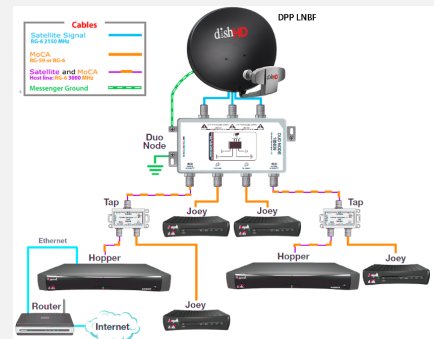

Hopper Receiver Installation Diagrams

TABLE OF CONTENTS

1. Solo Node, 1 Hopper, 2 Joeys w/ Splitter on page 1
2. Solo Node, 1 Hopper, 2 Joeys w/ Tap on page 2
3. Duo Node, 2 Hoppers, 4 Joeys w/ Splitters on page 2
4. Duo Node, 2 Hoppers, 4 Joeys w/ Taps on page 2
5. Duo Node, 2 Hoppers, 2 Joeys w/ Splitter and DPP Switch w/ Optional DP/DPP Receiver on page 2
6. Duo Node, 2 Hoppers, 2 Joeys w/ Splitter and DPP Switch w/ Dish 1000+ on page 2
7. Solo Node, 1 Hopper 2, 1 Super Joey on page 3
8. Solo Node, 1 Hopper 2, 1 Joey, 1 Super Joey w/ Splitter on page 3
9. Solo Node, 1 Hopper 2, 1 Joey, 1 Super Joey w/ Tap on page 3
10. Solo Node, 1 Hopper 2, 2 Joeys, 1 Super Joey w/ Splitter on page 3
11. Solo Node, 1 Hopper 2, 3 Joeys, 1 Super Joey w/ Splitter on page 3
12. Solo Node, 1 Hopper 2, 3 Joeys, 1 Super Joey w/ Tap on page 4
13. DPP 44 Switch, Solo Node, 1 Hopper 2, 1 Joey, 1 Super Joey w/ Splitter, 1 ViP Receiver on page 4
14. DPH, 1 Hopper, 1 Joey, 1 Super Joey on page 4
15. DPH, 2 Hoppers, 1 Joey on page 4
16. DPH, 1 Hopper, 2 Joeys, 1 Super Joey, DPH Tap on page 4
17. DPH Western Arc, 1 Hopper, 2 Joeys on page 5
18. DPH, 1 Hopper, 2 Joeys on page 5
19. DPH 118, 1 Hopper, 2 Joeys on page 5
20. DPH, DPH Solo Hub, Hopper Duo, 1 Joey on page 5
21. Tailgater: Solo Node, 1 Hopper, 1 Joey on page 5
22. Tailgater: Duo Node, 2 Hopper, 2 Joey w/ Splitter and DPP Switch on page 6

Hopper Receiver Installation Diagrams

- 2. Solo Node
1 Hopper
2 Joeyes w/ Tap

- 3. Duo Node
2 Hopper
4 Joeyes w/ Splitter

- 4. Duo Node
2 Hopper
4 Joeyes w/ Taps

- 5. Duo Node
2 Hopper
2 Joeyes w/ Splitter and DPP Switch
w/ Optional DP/DPP Receiver

- 6. Duo Node
2 Hopper
2 Joeyes w/ Splitter and DPP Switch
w/ DISH 1000+

Hopper Receiver Installation Diagrams

- 7. Solo Node
1 Hopper 2
1 Super Joey

- 8. Solo Node
1 Hopper 2
1 Joey
1 Super Joey w/ Splitter